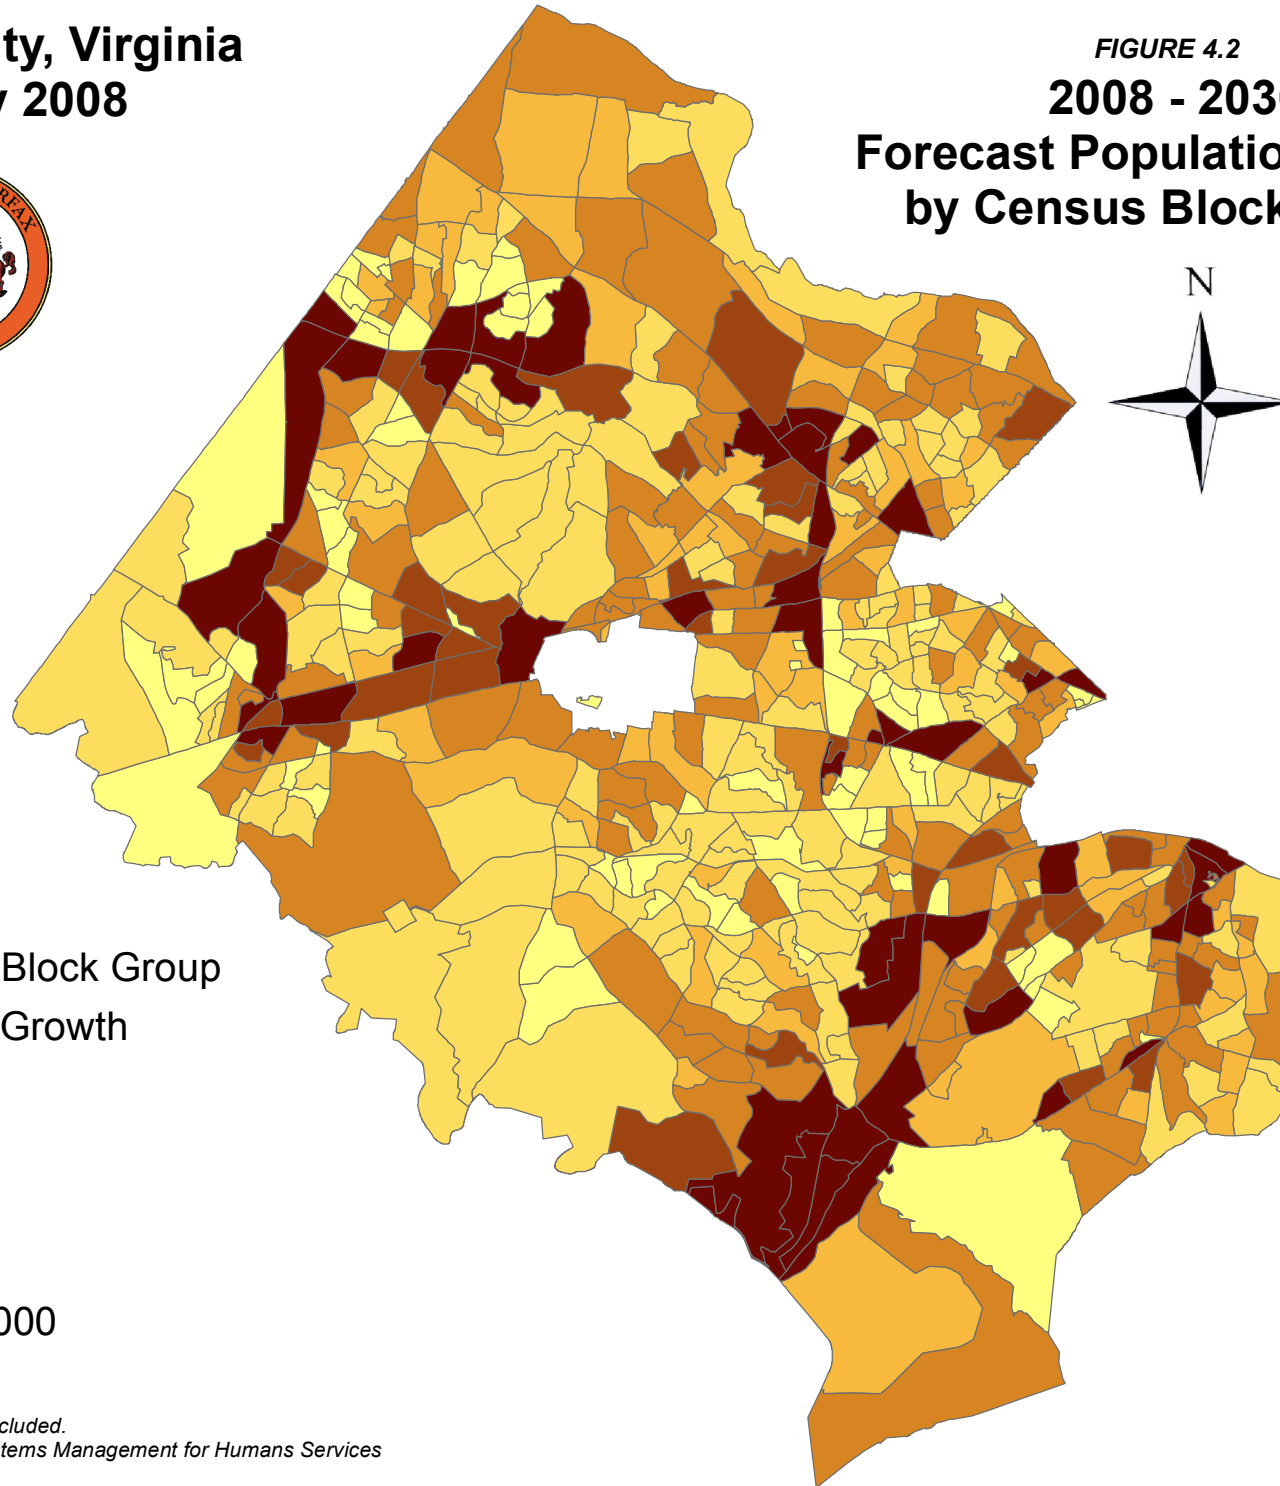

# Fairfax County, Virginia January 2008

**FIGURE 4.2**  
**2008 - 2030**  
**Forecast Population Growth**  
**by Census Block Group**

## Persons per Census Block Group

*Note: Population of City of Fairfax is not included.*  
*Source: Fairfax County Department of Systems Management for Humans Services*